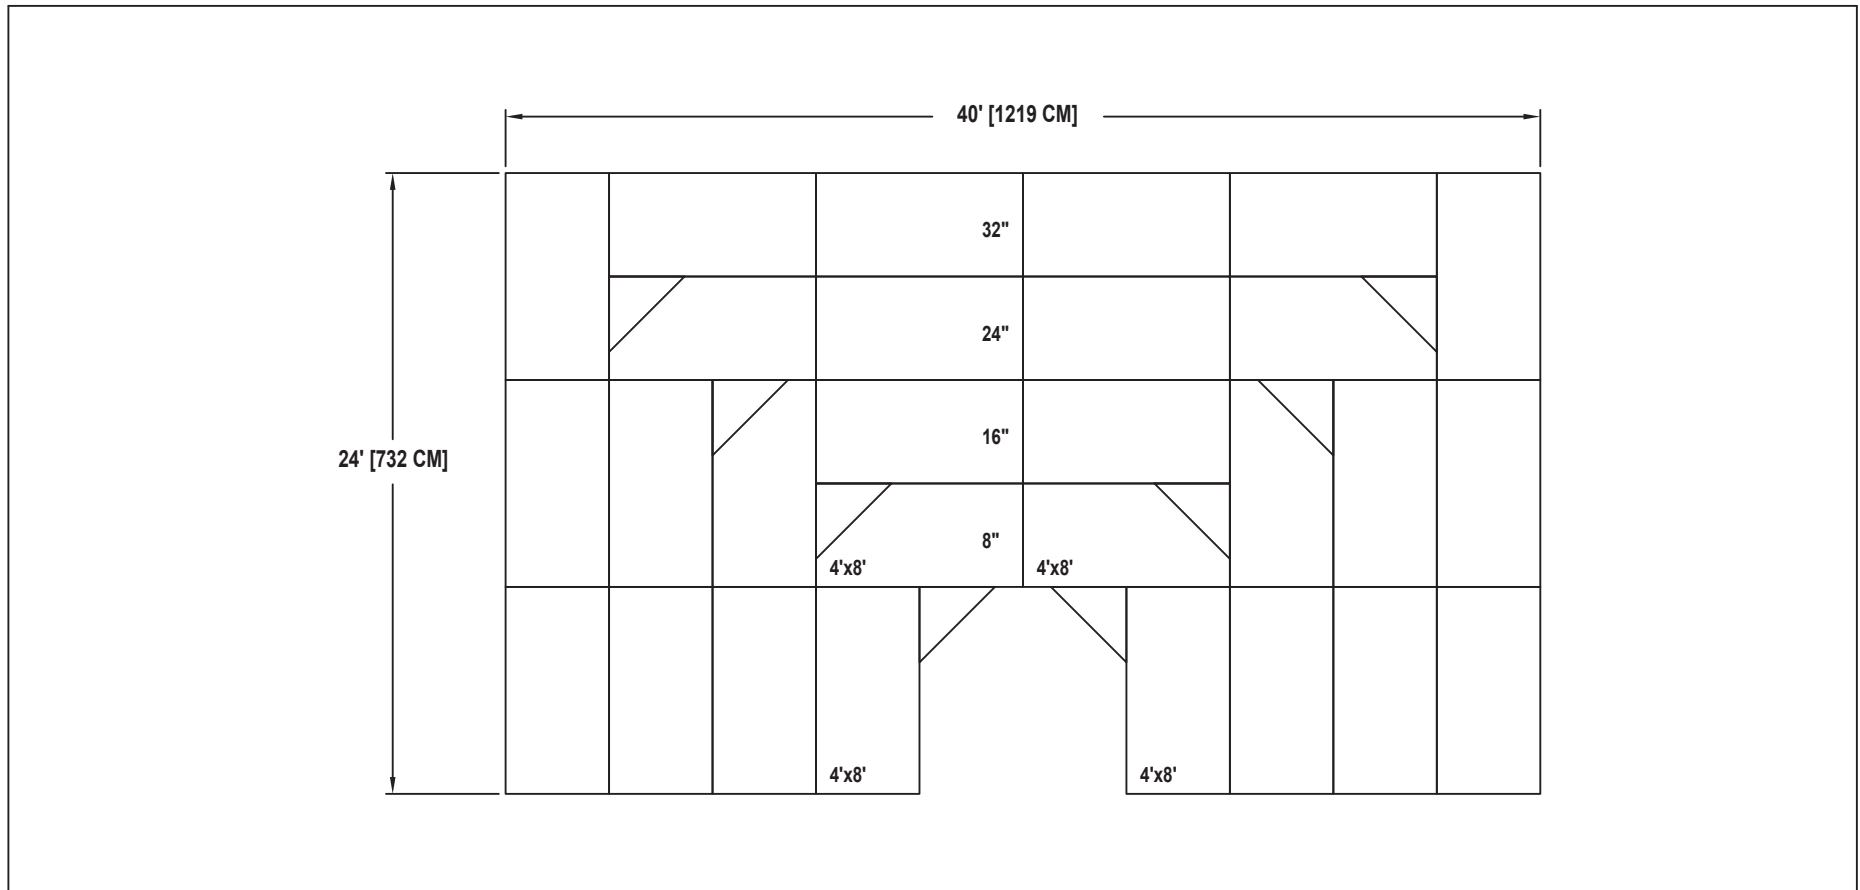

# BAND / ORCHESTRA RECTANGULAR RISER SET

NO. 515

SEATING CAPACITY IS 84 WITHOUT USING THE FLOOR.  
SEATING CAPACITY IS 91 WITH A ROW ON THE FLOOR.  
SEATING CAPACITY IS BASED ON 32" CHAIR SPACING.

C O R P O R A T I O N

Drawing 100A310\_A  
Sheet 22 of 26